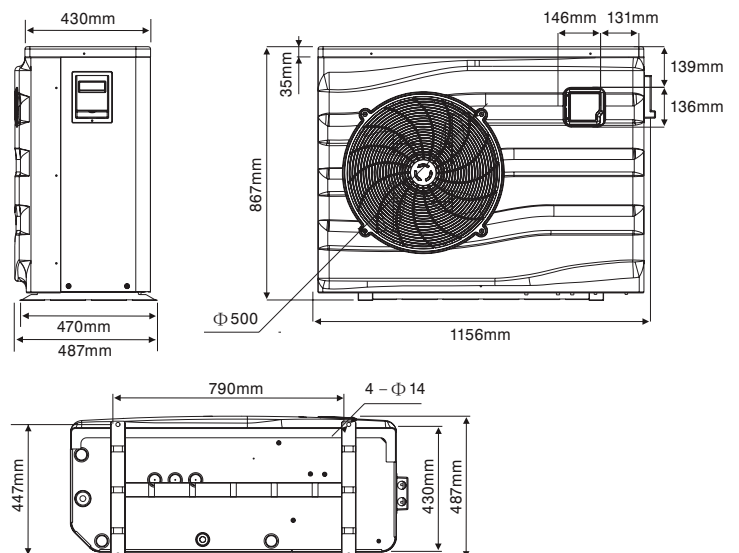

OASIS X9/X13 dimensions

OASIS X19/X24 dimensions

Contact Sunlover Heating to find out more about our Heat Pump Range

Head Office
62 Parkhurst Dr
Knoxfield VIC 3180
T: 03 9887 2131
F: 03 9887 4931

New South Wales
Unit 1, 20-22 Foundry Rd
Seven Hills, NSW 2147
T: 02 9838 0000
F: 02 9838 0466