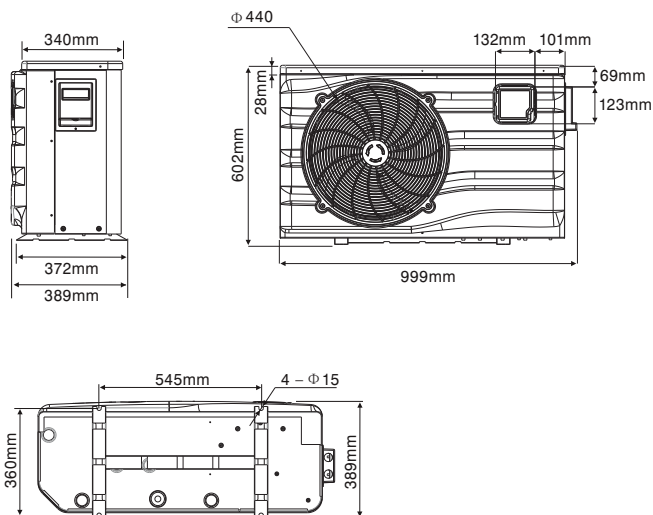

OASIS X9/X13 dimensions

OASIS X19/X24 dimensions

Contact Sunlover Heating to find out more about our Heat Pump Range

Head Office
62 Parkhurst Dr
Knoxfield VIC 3180
T: 03 9887 2131
F: 03 9887 4931

New South Wales
Unit 1, 20-22 Foundry Rd
Seven Hills, NSW 2147
T: 02 9838 0000
F: 02 9838 0466